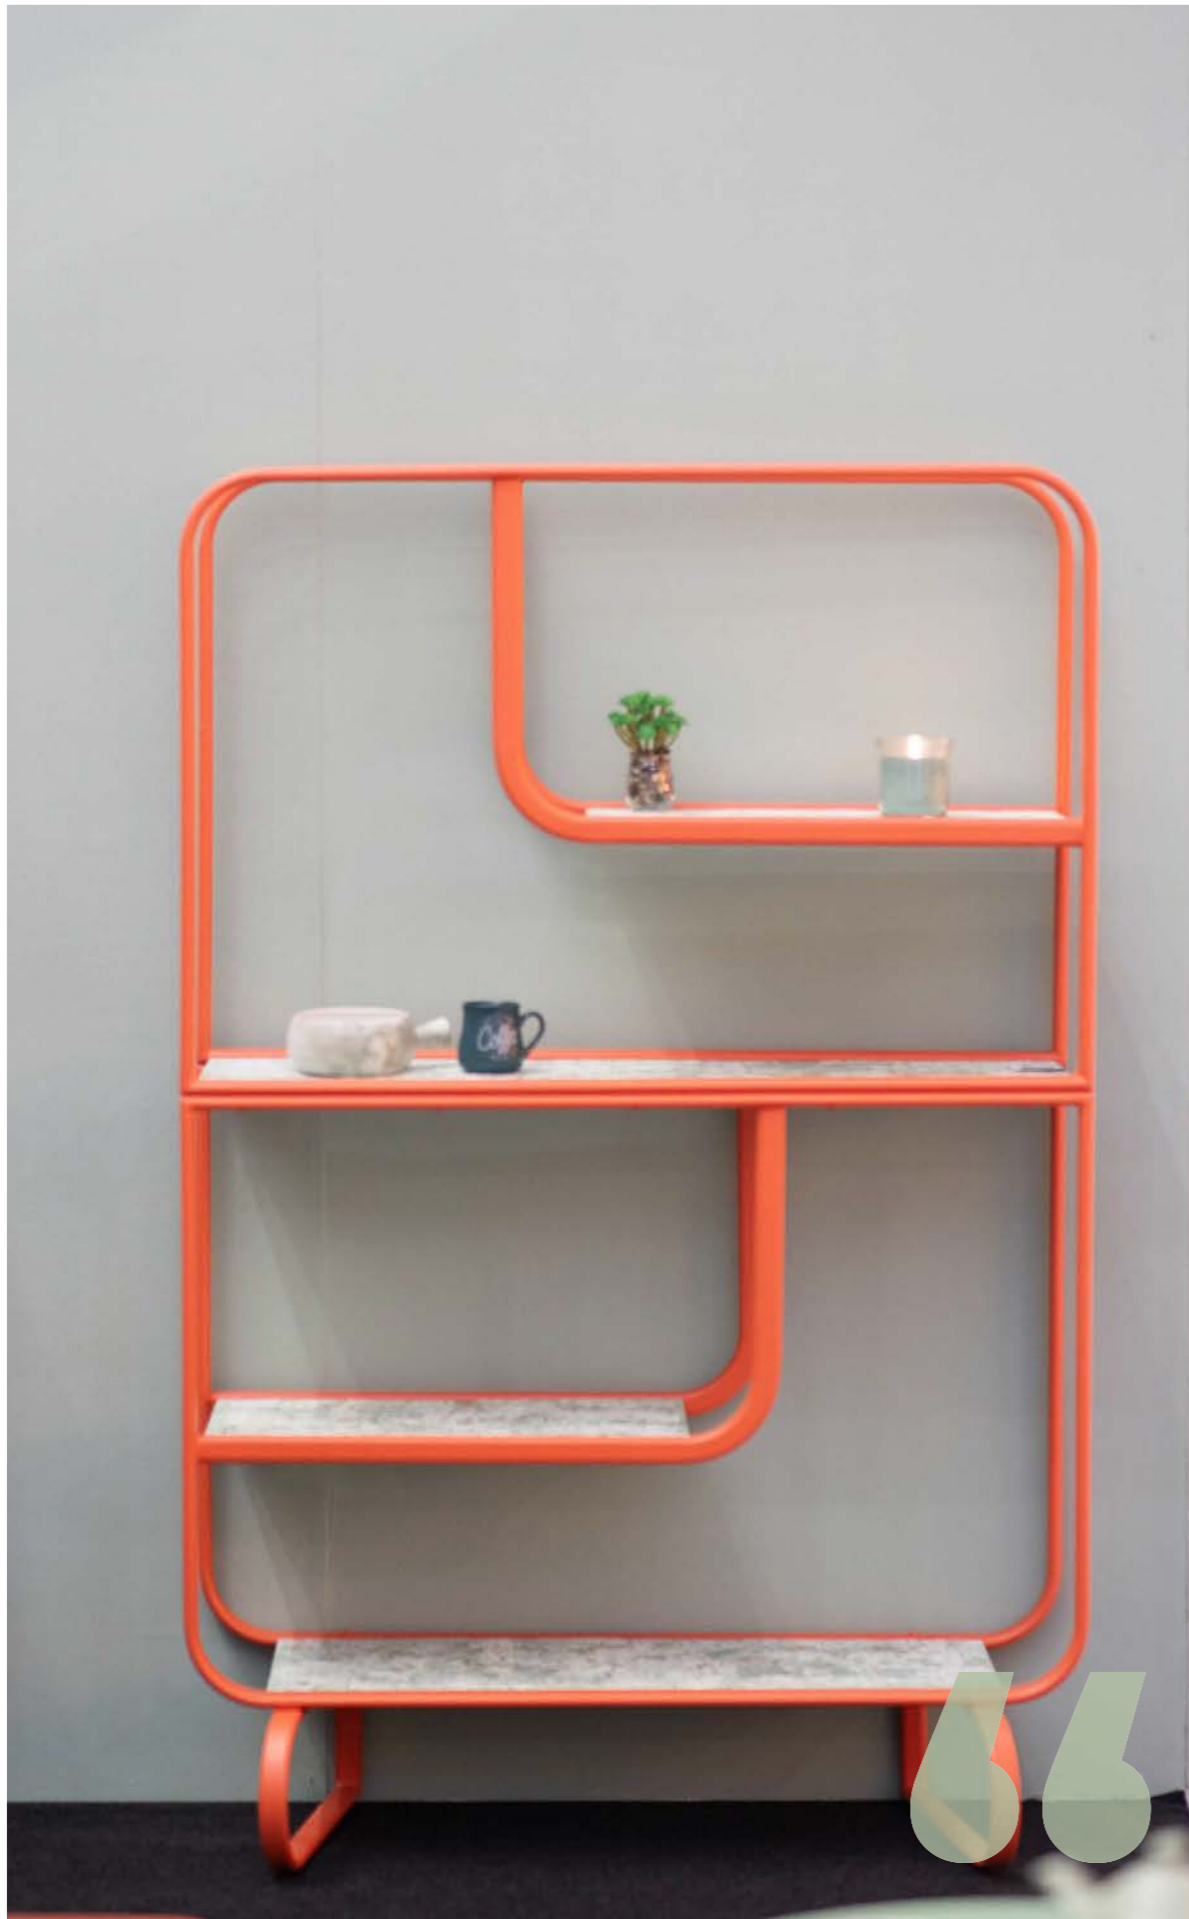

COLORFUL DESIGNS

Discover the endless possibilities of color with our exquisite metal furniture! FORADA offers the perfect pieces to express your unique style from vibrant pops to soothing shades.

SERENITY NOW

Each piece is thoughtfully crafted to not only provide exceptional comfort but also to inspire a deeper connection with the world around you.

MORE COLORS