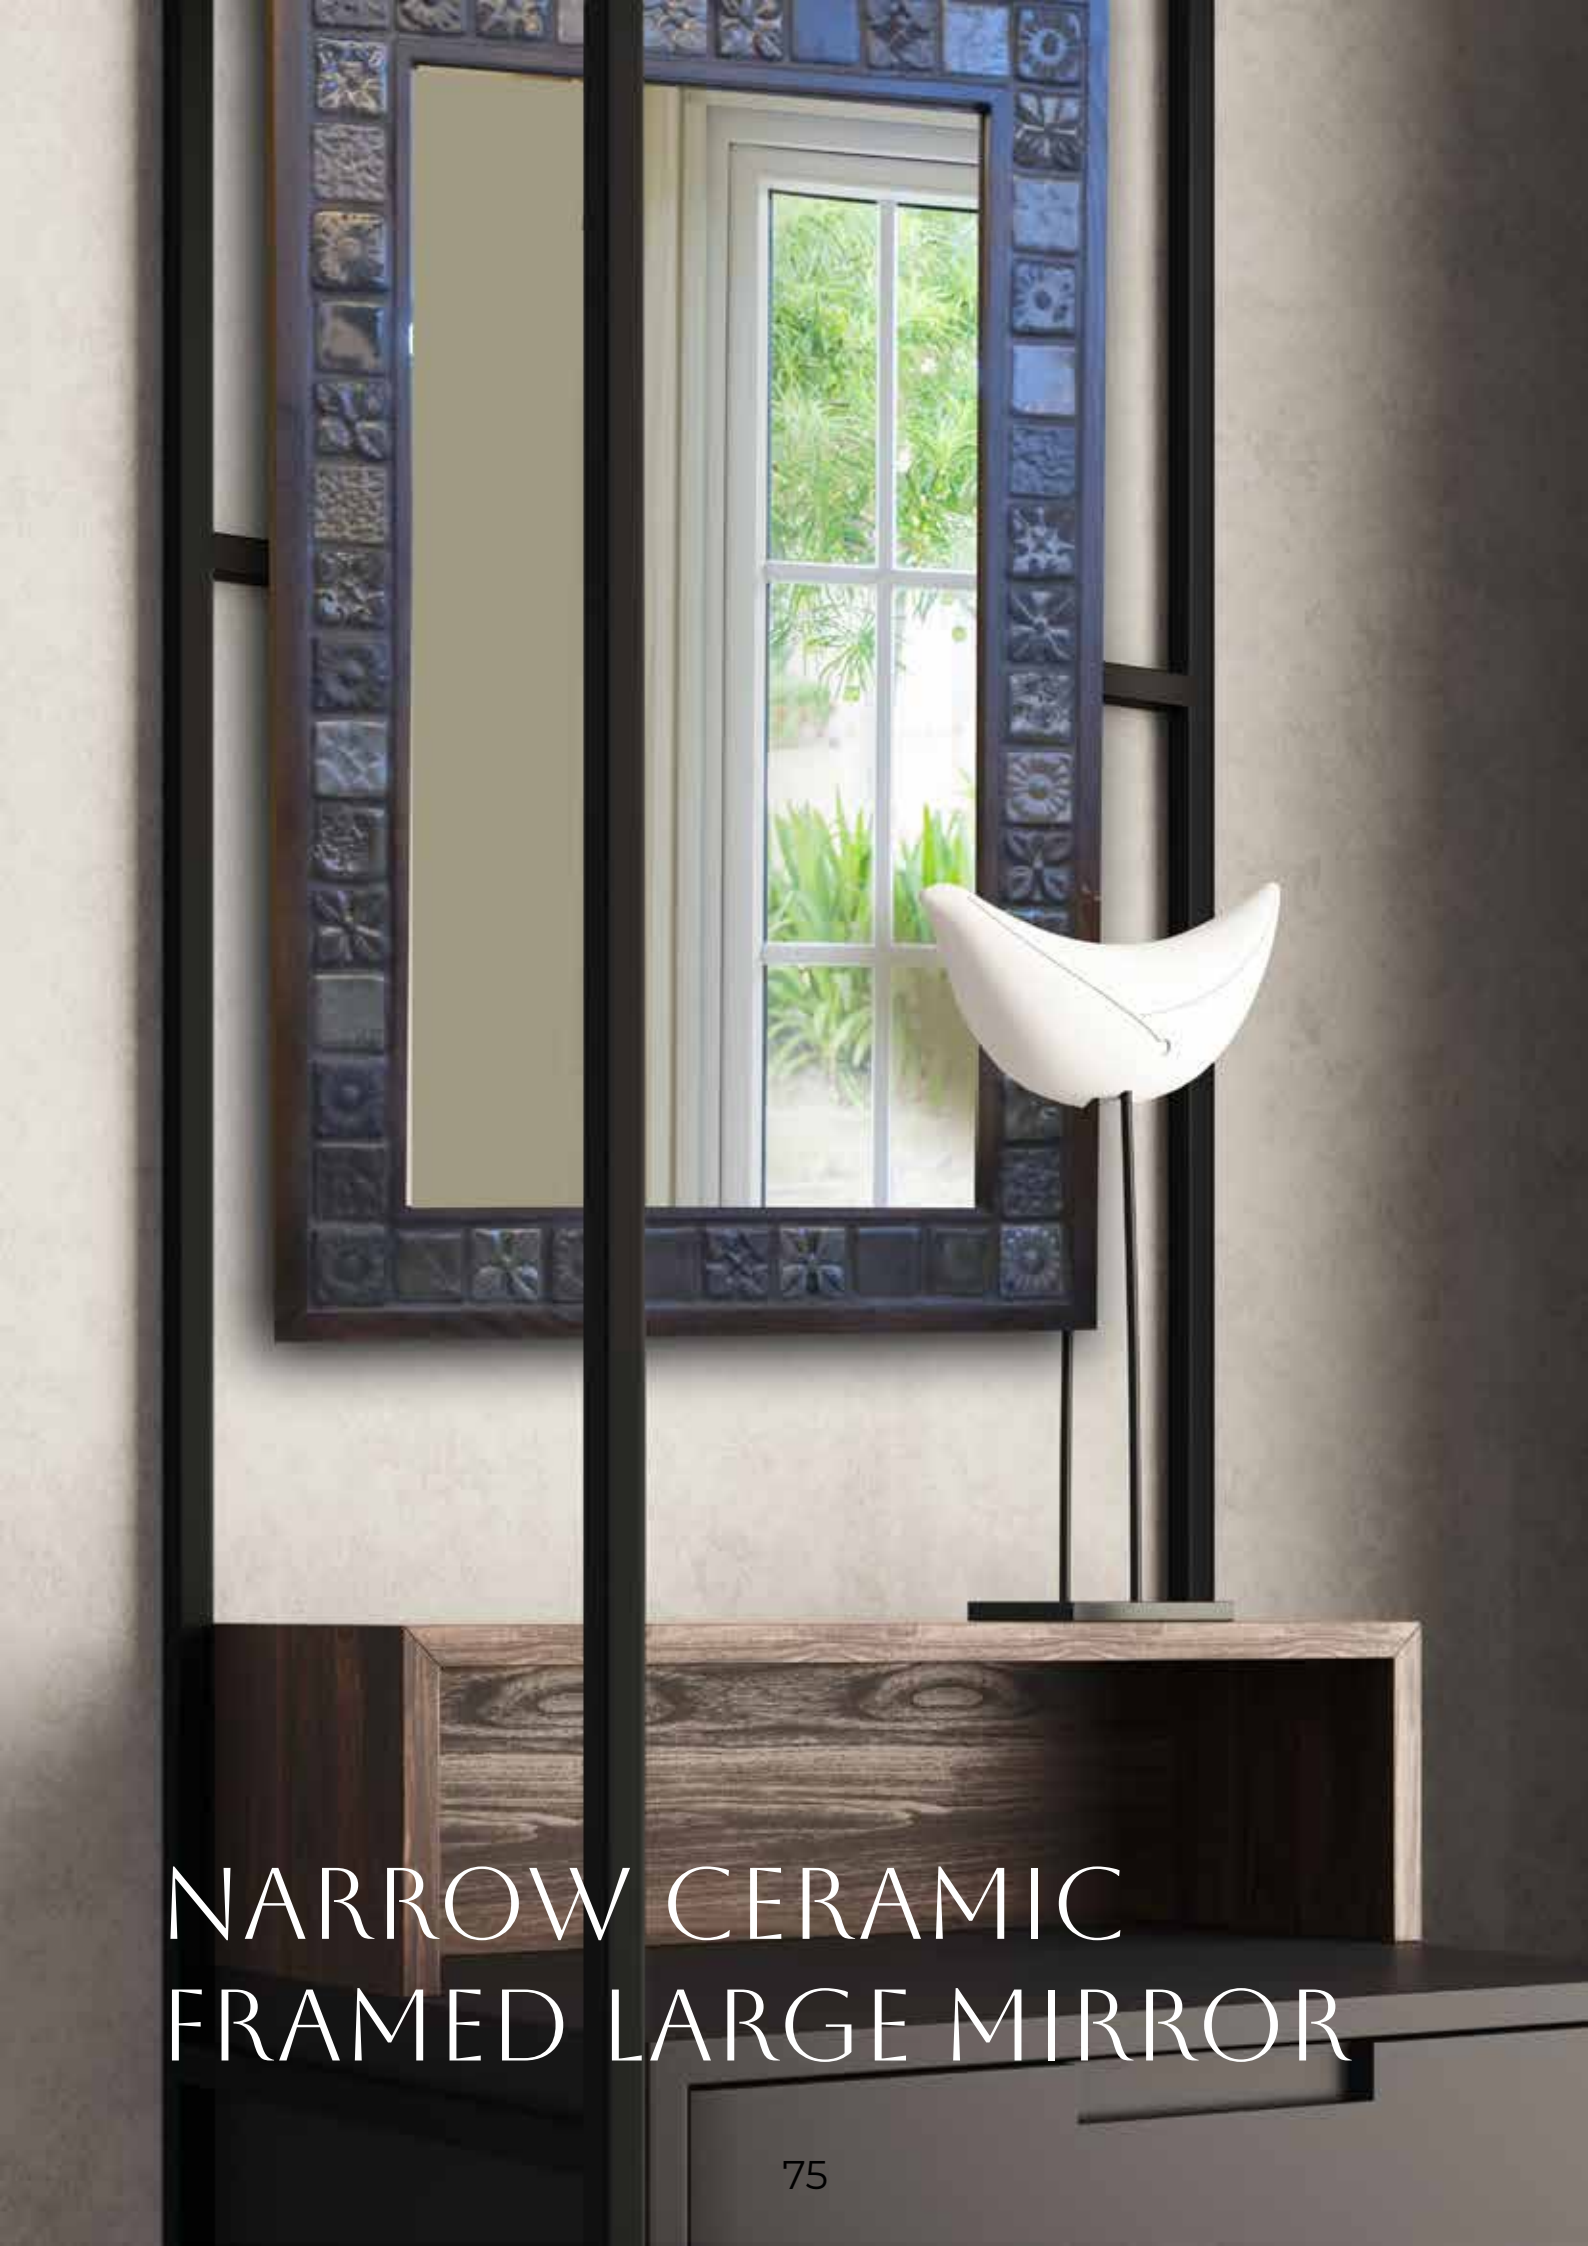

Experience the artistry of our handcrafted wooden mirror, featuring a ceramic tile frame that seamlessly blends nature's beauty with ceramic allure.

Hand-carved wooden detailing showcases its natural grains, while the unique handmade ceramic frame adds sophistication and artistic flair.

This exquisite mirror serves both functional and decorative purposes, making it a captivating centerpiece in any room.

THE NATURAL  
MATERIALS &  
TEXTURES

NARROW CERAMIC  
FRAMED LARGE MIRROR

WIDE CERAMIC  
FRAMED SMALL MIRROR