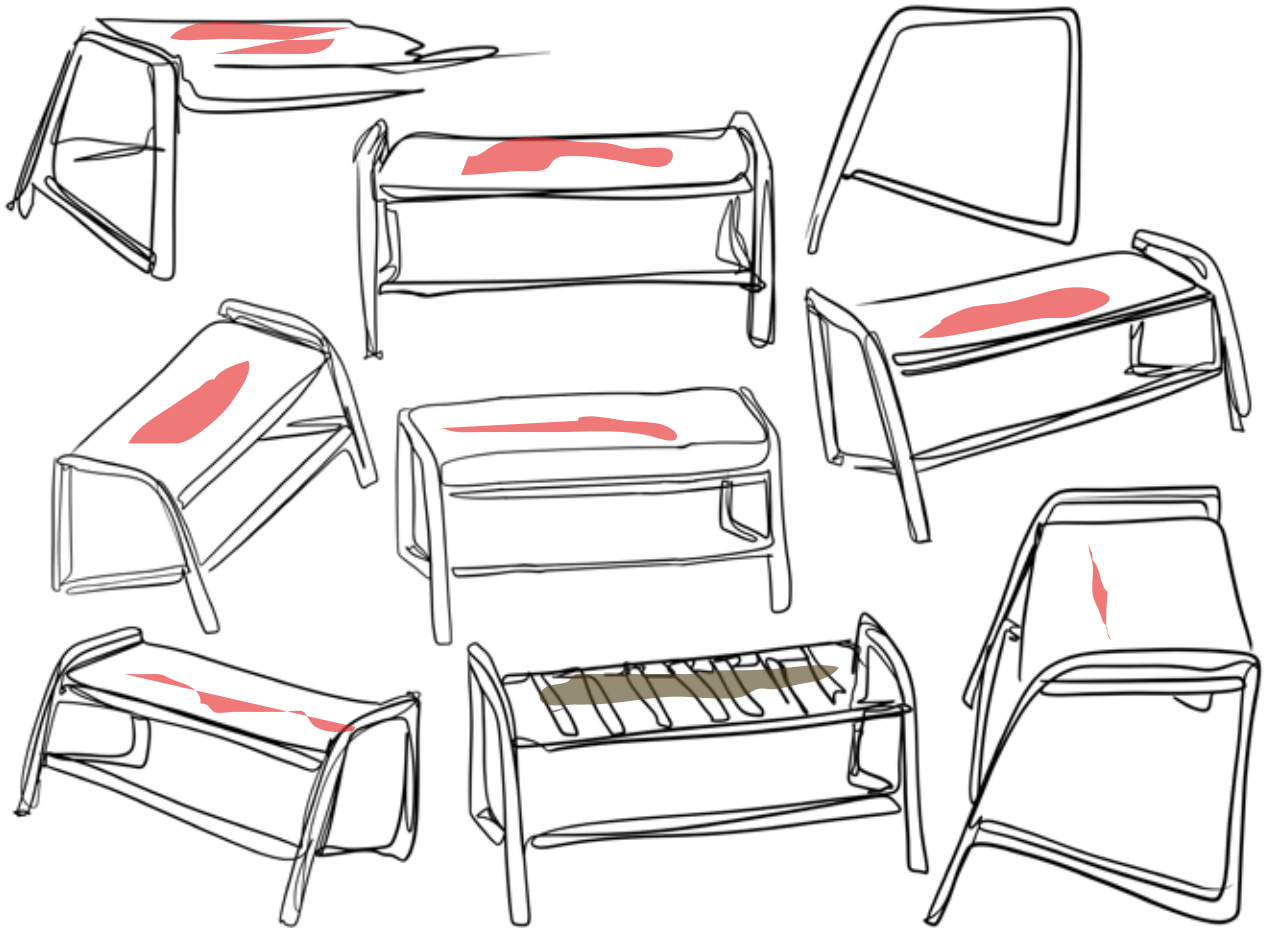

Irresistible comfort indoors and outdoors. Ideal for gardens, extra seating, and poolside relaxation. Craft cozy living spaces with versatility.

Discover benches for entrances, family gatherings, and joyful moments.