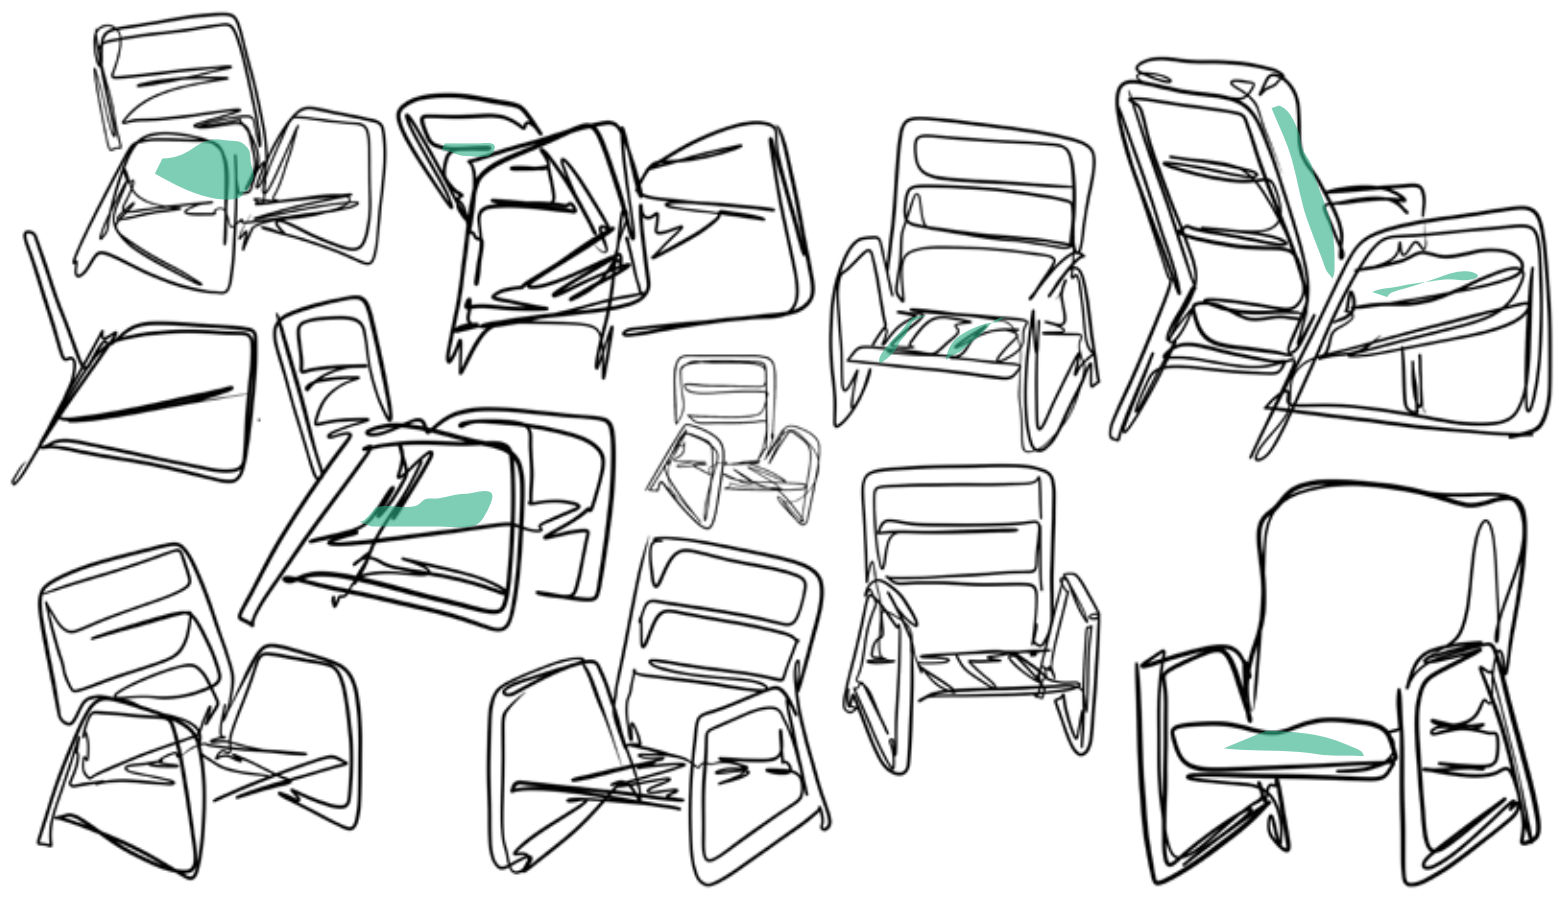

# ARMCHAIR

Effortless Assembly (with just 6 identical screws and 1 allen wrench), Unmatched Comfort, and Convenient Flat-Pack Delivery.

A PERFECT BALANCE OF AESTHETICS  
& FUNCTIONALITY

—  
└