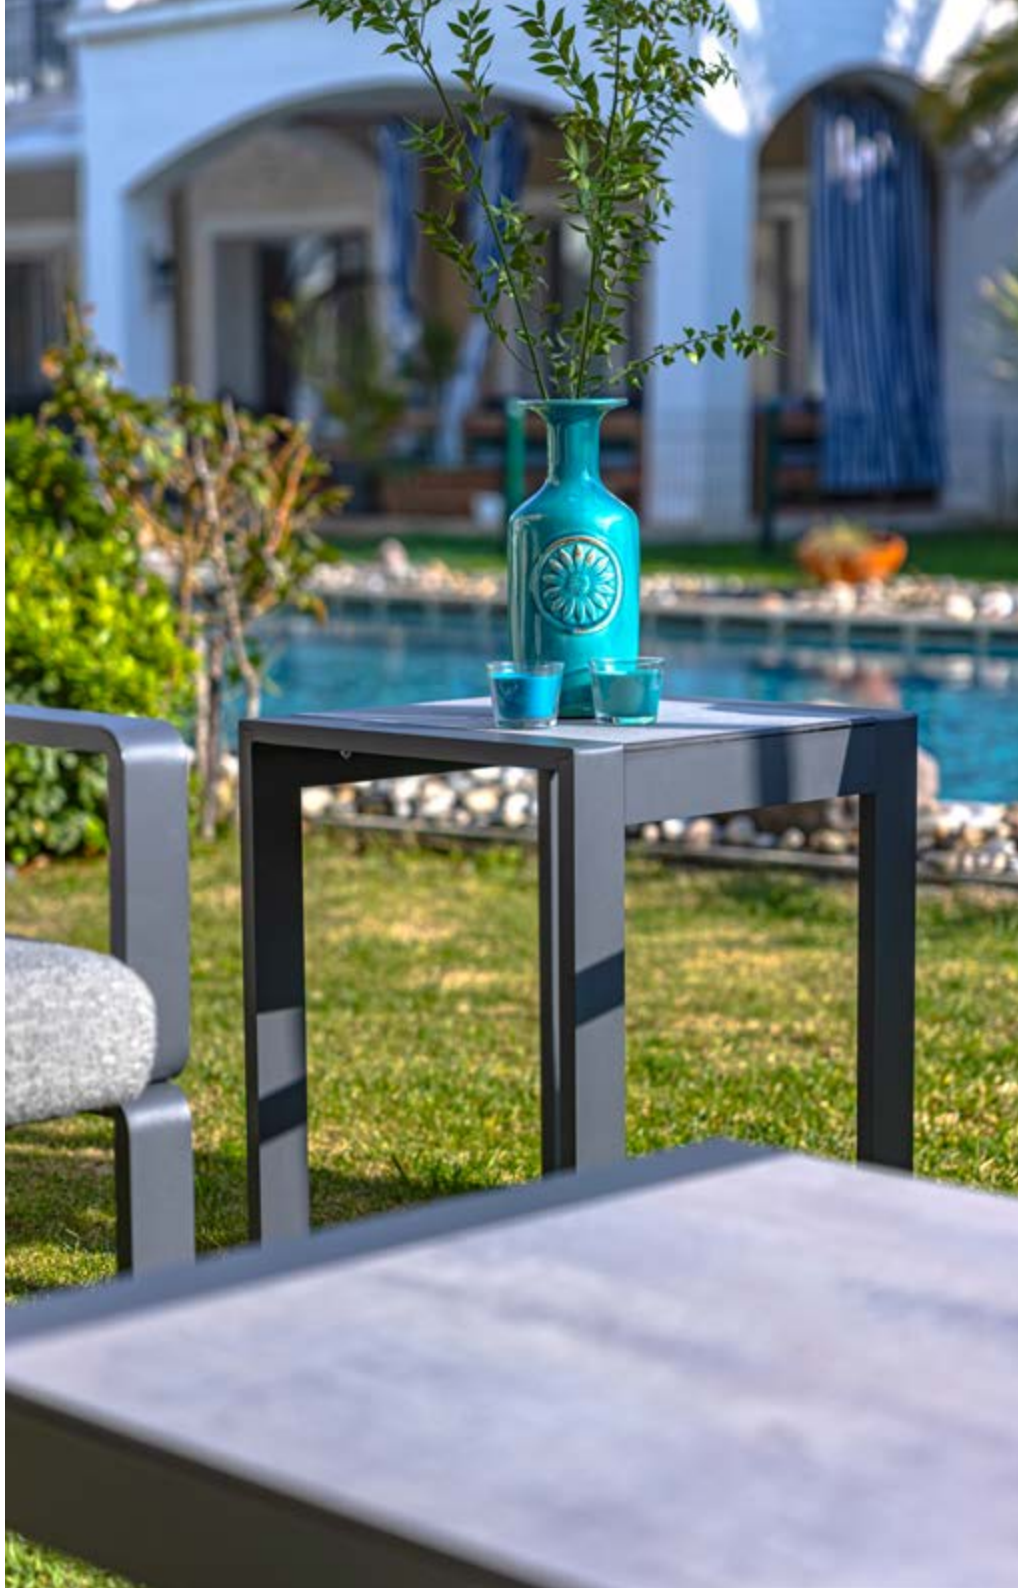

Its sleek lines and minimalist design perfectly integrate into any outdoor space, from a sun-drenched patio to a cozy balcony.

ADA BISTRO STOOLS

(36X36 - 48X48)

ADA Stools, your vantage point offering a new perspective on the world around you.

Available in two sizes to an elevated view – this versatile piece invites you to connect with nature and observe its beauty in all its detail.

more information on www.forada.com.tr

ADA SIDE TABLE

This is a fusion of compact elegance and easy-to-assemble convenience!